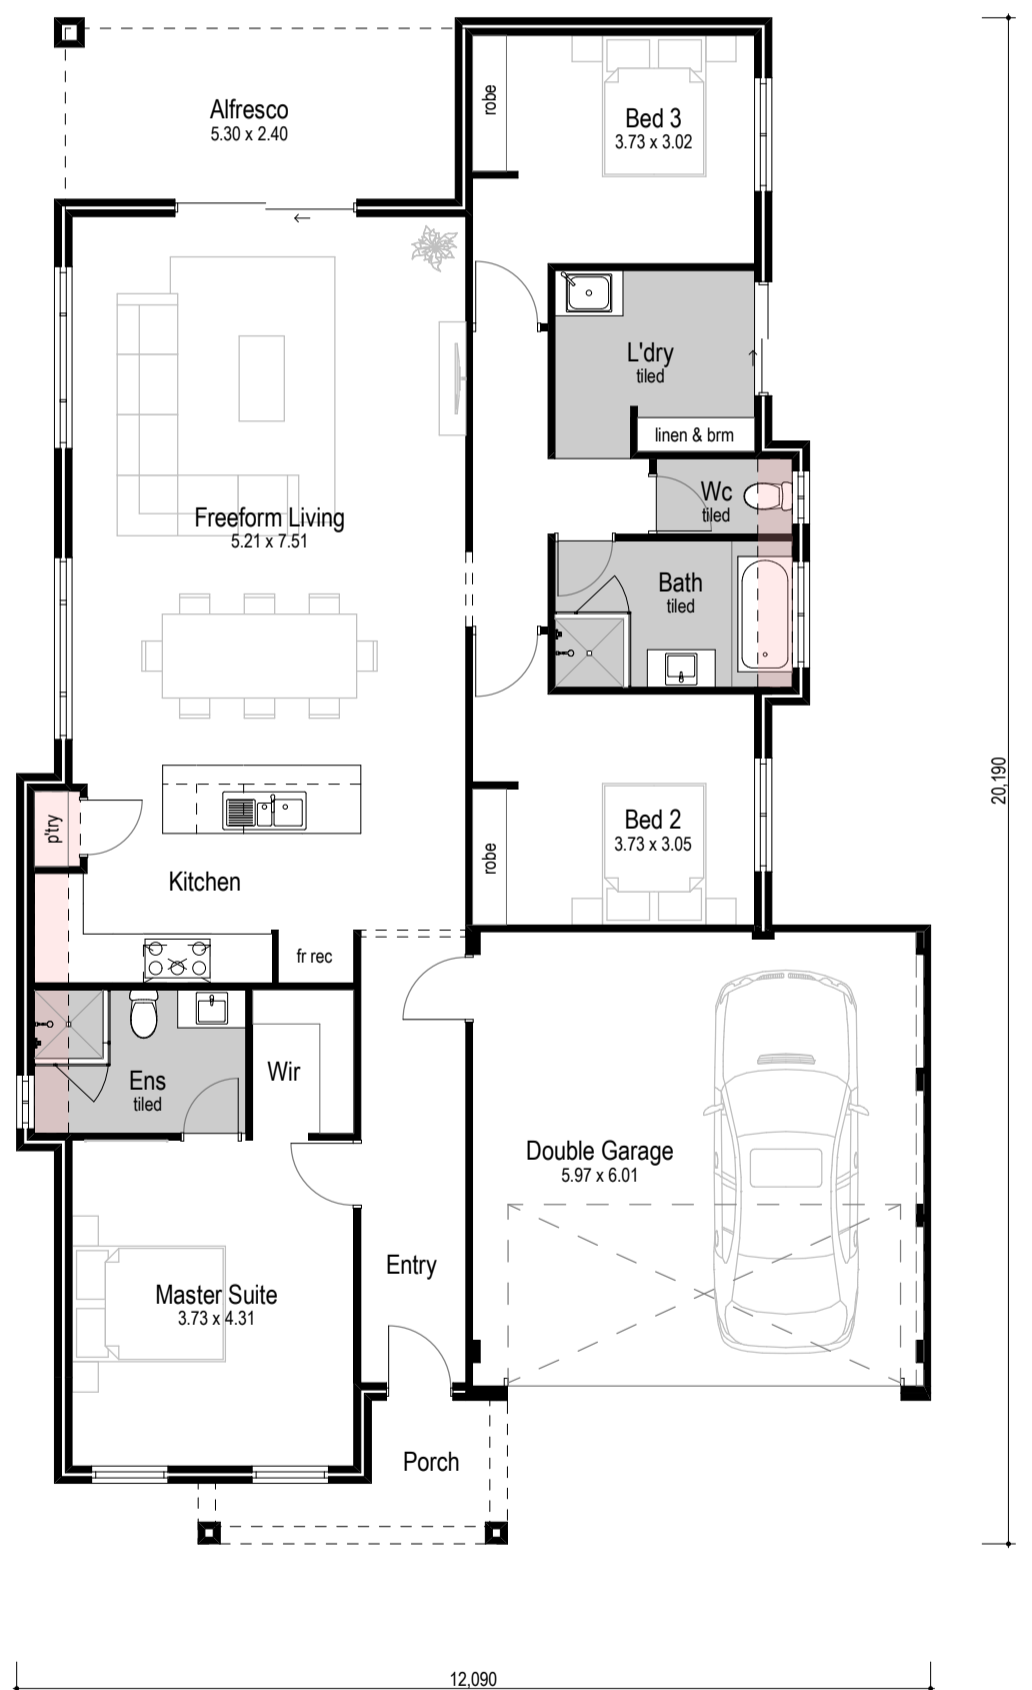

MODIA

Overall Area - 201m²

Name

Customer Name

Address

Suburb

Project Address

Additional Notes

Estimate Cost

RYZA

Customer

A FORM OF UNDERSTANDING THAT THE BRIEF DESIGN SHOWN AND AN ESTIMATION HAS BEEN DISCUSSED BETWEEN BOTH PARTIES

RYZA HOMES
FOR THE HOME YOU DESERVE

Office & Showroom UNIT 4, 15 Kulin Way Mandurah | ryzahomes.com.au
| Ph: 9586 9586 | E: info@ryzahomes.com.au | BR: 12213